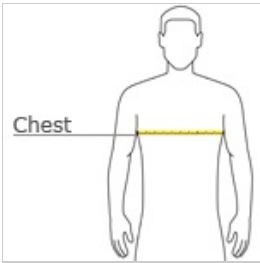

- 3.8-ounce, 100% cationic polyester interlock
- Removable tag for comfort and relabeling
- Set-in sleeves

**CARE INSTRUCTIONS**

Machine wash cold with like colors, non-chlorine bleach only if needed, do not use fabric softener, tumble dry low, remove promptly, cool iron if necessary, do not dry clean.

front

back

**HOW TO MEASURE**

**CHEST**  
With arms down at sides, measure around the upper body, under arms and over the fullest part of the chest.

**SIZE CHART**

	LT	XLT	2XLT	3XLT	4XLT
Chest	41-43	44-46	47-49	50-53	54-57